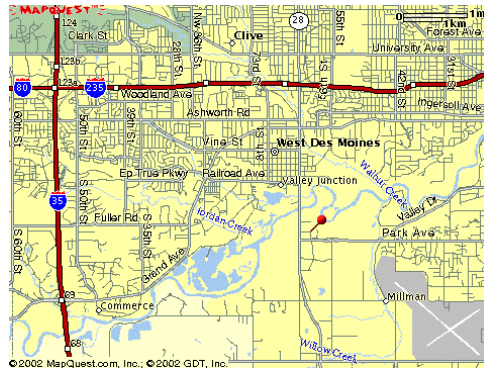

Map to SHAZAM's Willowmere Office

6109 Willowmere
Des Moines, IA

Driving Directions:

From I-235

1. From I-235 exit on exit number 4 (IA-28 S/63rd street/1st street).
2. Go South on IA-28 S/63rd street/1st street for 2.41 miles
3. Turn left on to Willowmere Drive and continue for 0.18 mile

From the Des Moines Airport

1. Turn Left on Fleur Drive
2. Turn Left on Park Avenue
3. Turn Right on SW 61st Street